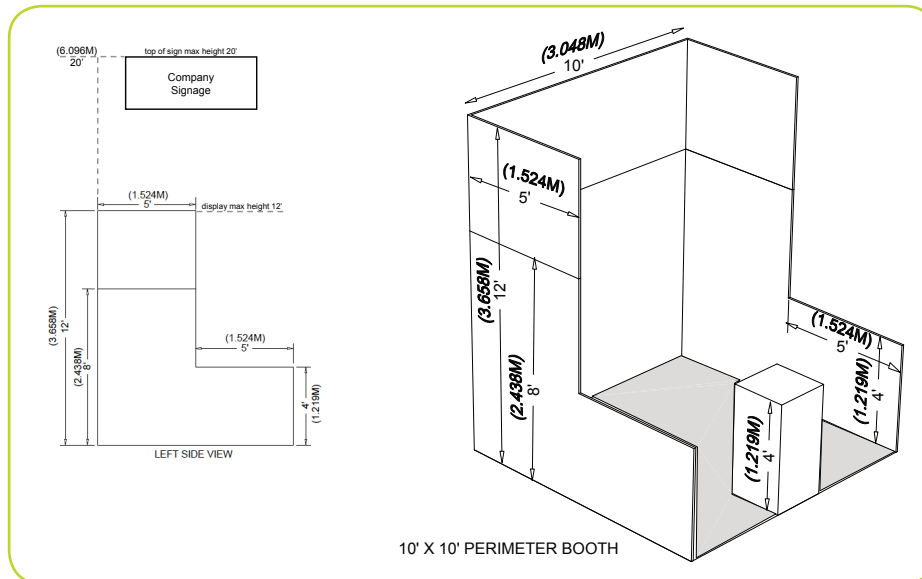

CORNER BOOTH

A Corner Booth is a Linear Booth at the end of a series of in-line booths with exposure to intersecting aisles on two sides. All guidelines for Linear Booths apply.

PERIMETER BOOTH

A Perimeter Booth is a Linear Booth that backs to an outside wall of the exhibit facility rather than to another exhibit.

Dimensions and Use of Space

All guidelines for Linear Booths apply to Perimeter Booths except that the typical maximum back wall height for Perimeter Booths is 12ft (3.66m).