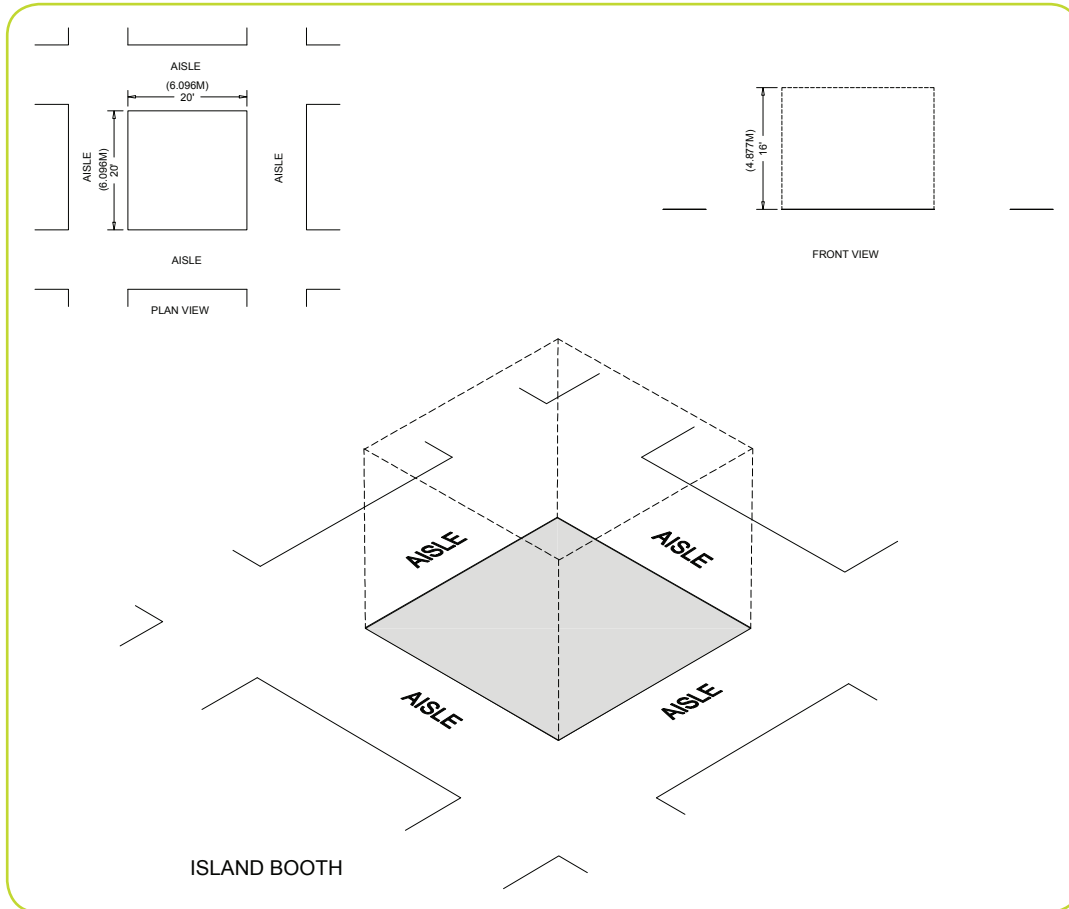

ISLAND BOOTH

An Island Booth is any size booth exposed to aisles on all four sides.

Dimensions and Use of Space

An Island Booth is typically 20ft by 20ft (6.10m by 6.10m) or larger, although it may be configured differently. The entire Cubic Content of the space may be used up to the maximum allowable height, which is usually a range of 16ft to 20ft (4.88m to 6.10m), including signage.