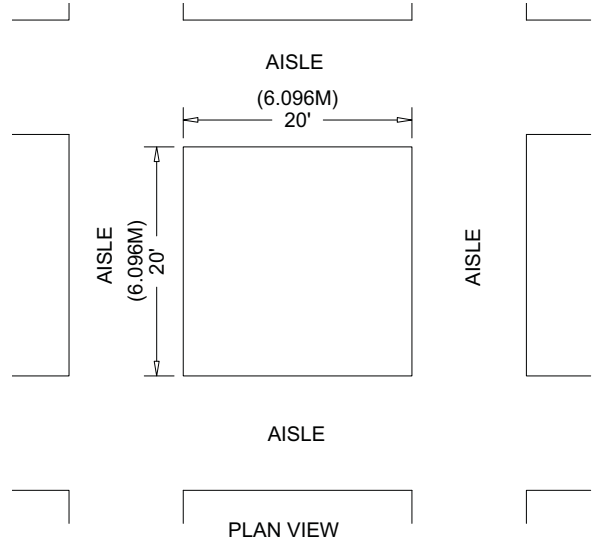

Island Booth

An Island Booth is any size booth exposed to aisles on all four sides.

Dimensions

An Island Booth is typically 20' x 20' or larger, although it may be configured differently.

Use of Space

The entire cubic content of the space may be used up to the maximum allowable height, which is usually sixteen feet (16'), including signage.

FRONT VIEW